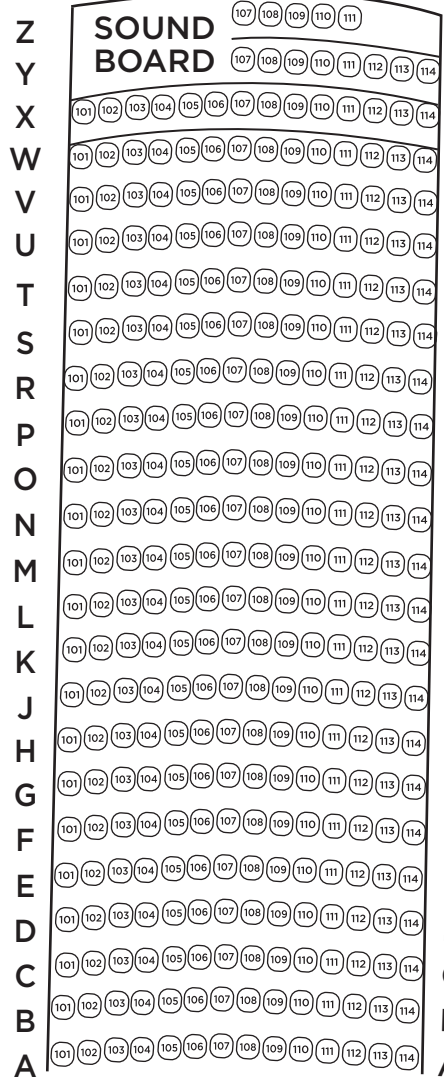

Additional Rest Rooms  
in Fine Arts Bldg.

Box Office Rest Rooms

Door #3

Door #2

100-114 #Seats

Door #4

Odd #Seats ←1

Even #Seats →2

Door #1

Exit

Exit

Robert B. Moore  
Theatre