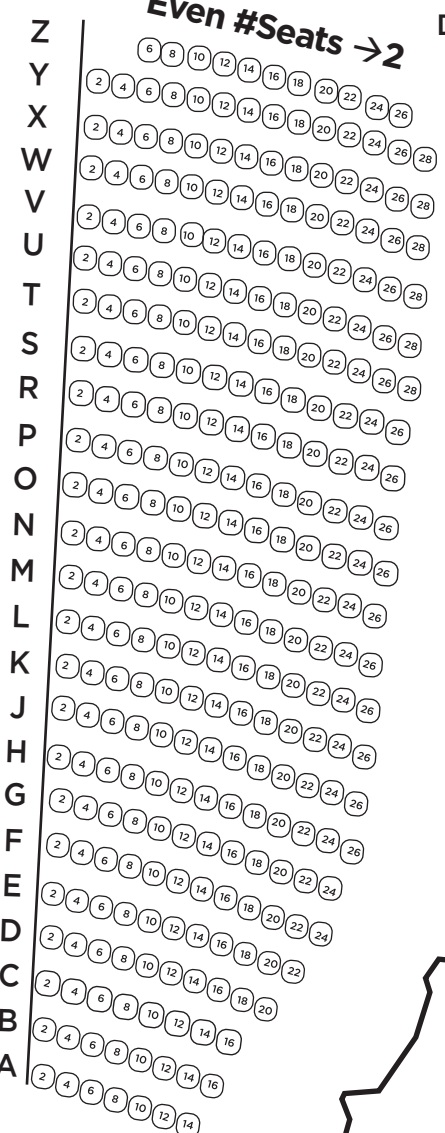

Additional Rest Rooms  
in Fine Arts Bldg.

Box Office Rest Rooms

Door #3

Door #2

100-114 #Seats

Door #4

Odd #Seats ←1

Even #Seats →2

Door #1

Exit

Exit

Robert B. Moore  
Theatre