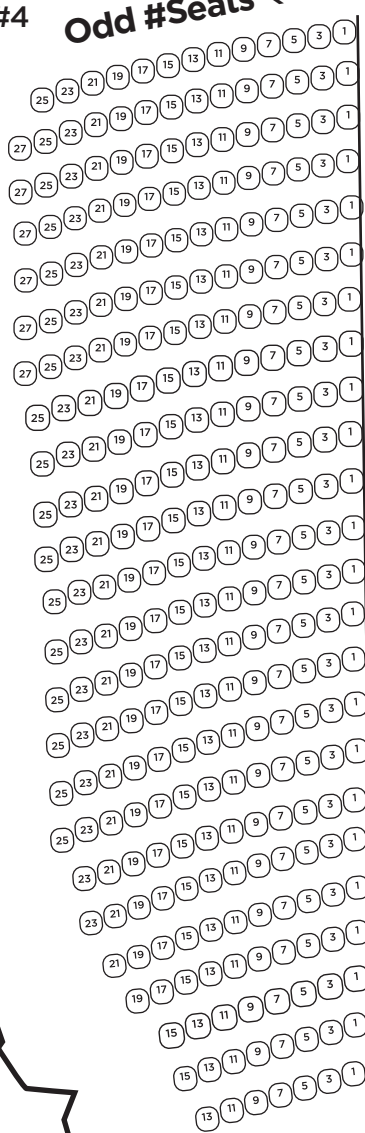

Additional Rest Rooms  
in Fine Arts Bldg.

Box Office Rest Rooms

Door #3

Door #2

100-114 #Seats

Door #4

Odd #Seats ←1

Even #Seats →2

Door #1

Exit

Exit

Robert B. Moore  
Theatre