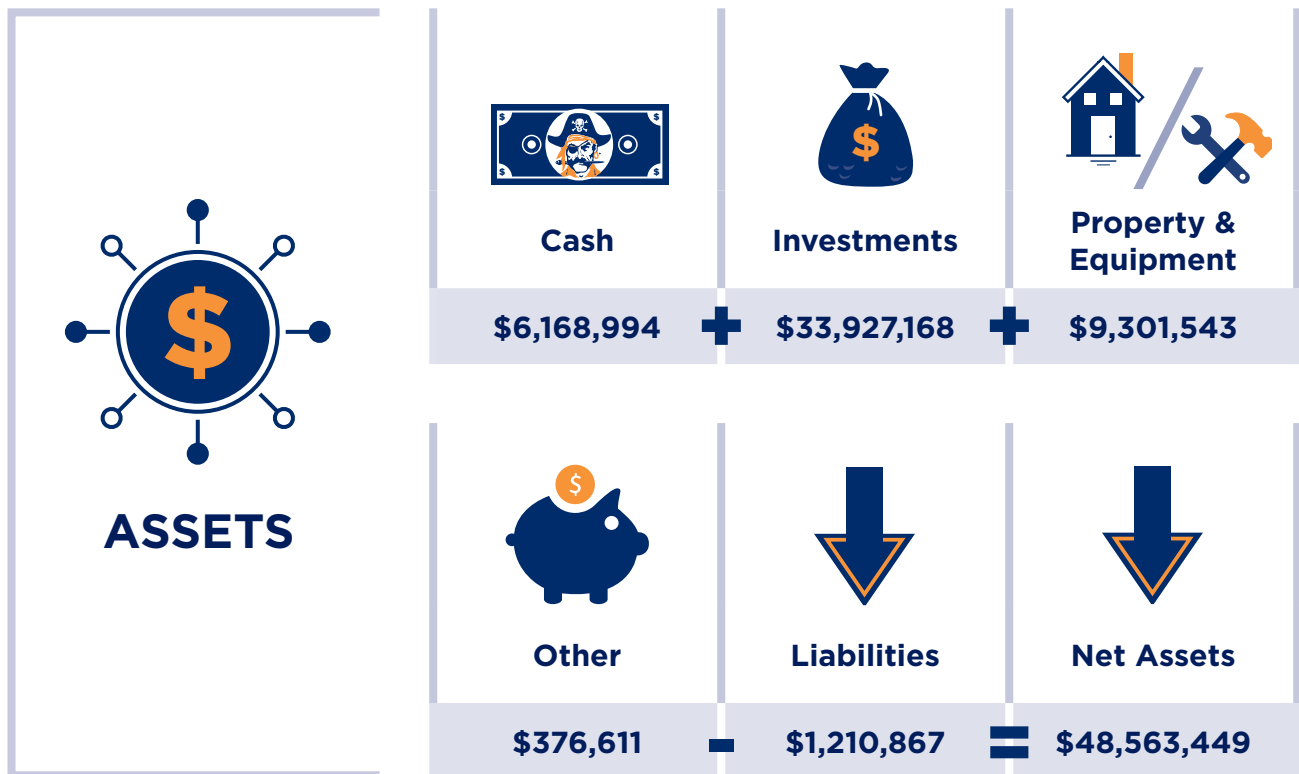

OCC FOUNDATION/ FINANCIAL OVERVIEW

Total audited gifts and pledges to the Orange Coast College Foundation for the 2023-24 year were $9,155,526. Cash gifts totaled $5,645,178 and gifts of boats and equipment were valued at $3,510,348.

The total audited assets of the OCC Foundation were valued at $48,565,449 million as of June 30, 2024. Cash held for scholarships, short term projects and programs, and operating stood at $5,645,178.

The value of the Foundation's endowment stood at $33,927,168 as of June 30, 2024.

The OCC Foundation endowment assets are managed by Northern Trust Bank and for the year ending June 30, 2024 earned 14.34%% net of fees. Since inception in 2012 the Northern Fund has earned 7.11% net of fees.

To view the Foundation's Audited Financial Statements please scan QR code or contact Doug Bennett at dbennett@cccd.edu or (714) 432-5126.